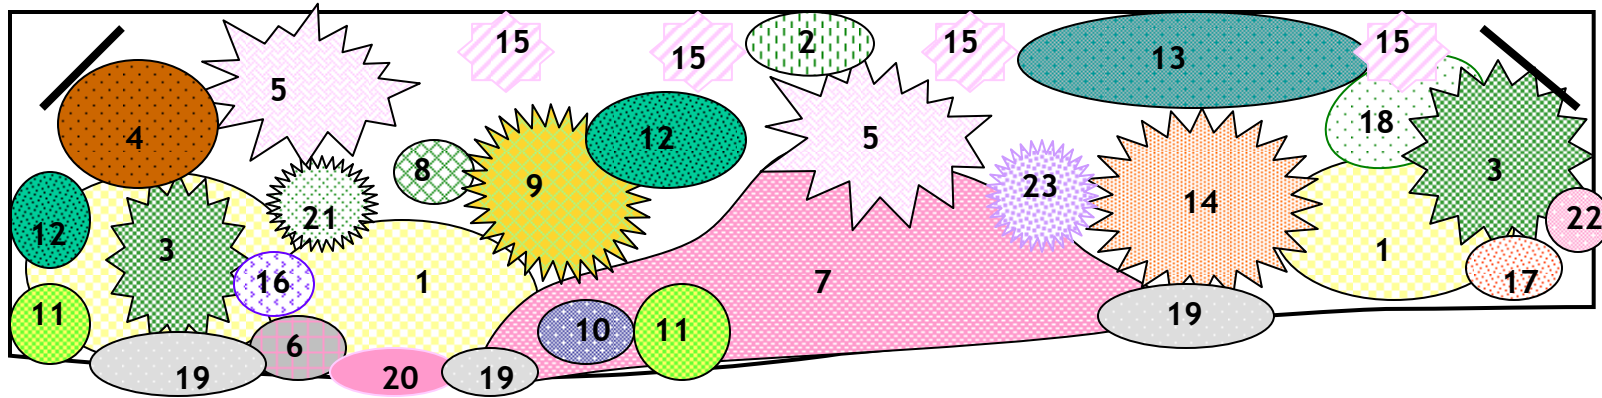

Grandma's Garden 2009

Plant	Plant ID	Plant	Plant ID
1	Evening Primrose (Sundrop) <i>Oenothera tetragona</i> (VA Native)	13	Antique Poppy <i>Papaver somniferum</i>
2	Siberian Iris <i>Iris sibirica</i>	14	Aster <i>Asteraceae</i>
3	Hosta <i>Plantain Lily</i>	15	Hollyhock <i>Alcea rosea</i>
4	Tiger Lily <i>Lilium lancifolium</i>	16	Blue sage <i>Salvia</i>
5	Garden Phlox <i>Phlox paniculata</i> (VA Native)	17	Chrysanthemum <i>Chrysanthemum</i>
6	Rose Campion <i>Lychnis coronaria</i>	18	White Coneflower <i>Echinacea purpurea</i>
7	Evening Primrose (pink) <i>Oenothera speciosa</i>	19	Lamb's Ear <i>Stachys byzantina</i>
8	Lily <i>Lilium</i>	20	Pink Columbine <i>Aquilegia canadensis</i> (VA Native)
9	Yellow Coneflower <i>Rudbeckia fulgida</i>	21	Garden Phlox <i>Phlox paniculata</i> White Flame
10	Vervain <i>Verbena</i>	22	Candy Tuft <i>Iberis umbellata</i>
11	Daylily <i>Hererocallis</i>	23	Spiderwort <i>Tradescantia virginiana</i> (VA Native)
12	Naked Ladies <i>Amaryllis Amaryllis belladonna</i>		

Note: Garden subject to change from drawing due to weather, wildlife, etc

www.loudouncountymastergardeners.org